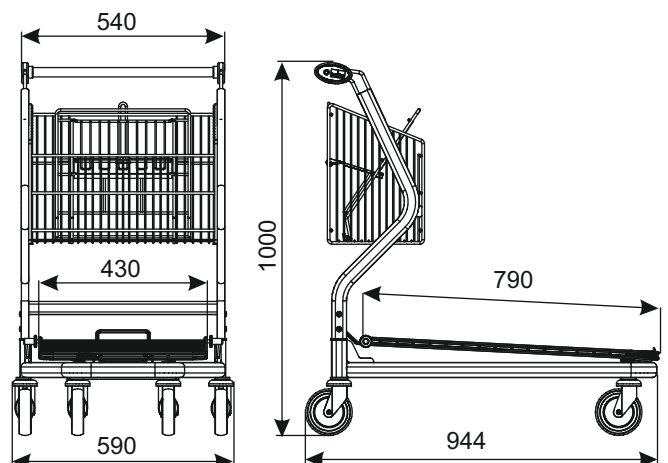

TRANSPORT TROLLEY VARIO 90

wire platform

TYPE	Vario 90
BASKET CAPACITY	32 l
LOADING OF BASKET	32 kg
TOTAL LOADING	300 kg
WHEEL DIAMETER	125 mm
NESTING DISTANCE	270 mm

Trolley is available in the option:

- with the wire platform,
- with full platform (platform of plywood, anti-slip, waterproof, double-sided foiled).

Standard finish:

zinc plated, sides are additionally powder coated, what enriches the aesthetics of the trolley and composes with color scheme of the shop.

In the standard version shopping trolley has standard wheels. Optional accessories (inter alia wheels with brake, coin lock, logo and other accessories) require separate arrangements.

full platform

PRODUCT NAME	FINISH	INDEX
Transport trolley Vario 90	zinc plated/powder coated	919-350-725

W3 TRANSPORT TROLLEYS