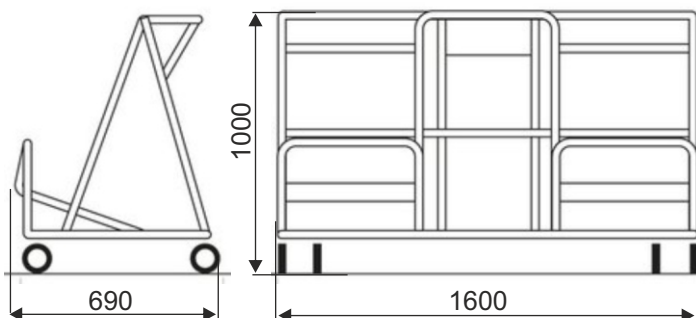

## PANEL TRANSPORTER CARRY WP5

**NEW!**

It's convenient trolley dedicated for transporting different panels, for example furniture panels, cardboard panels, gypseous panels, plywoods, door, boards. Solid construction of trolleys allows the capacity up to 300 kg. The trolley can be equipped with an antitheft mast with flag.

Wheels Ø 160 mm - 2 back wheels with brakes ensure the safety of goods on trolley. Coin lock system and the mast anti-theft with customisable flag allow you to be vigilant against theft.

**Capacity:**

Trolley's dimensions allow to locate large products.

**Coating:**

Zinc + powder coating

**Options:**

- one or two baskets,
- metal sheet
- mast with possibility of personalized flag.

TYPE	CARRY WP5
TOTAL LOADING	300 kg
WHEEL DIAMETER	160 mm
NESTING DISTANCE	300 mm