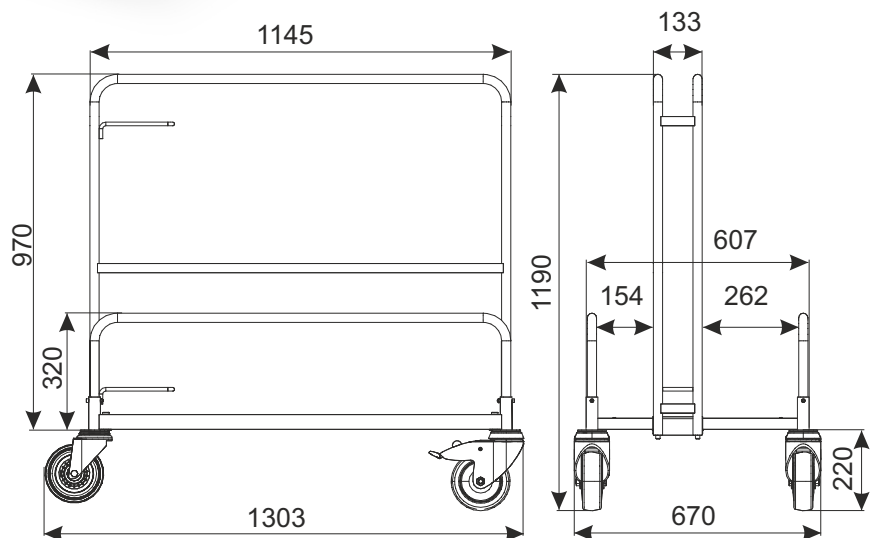

PANEL TRANSPORTER CARRY WP1A

TYPE	Carry WP1A
LOADING	300 kg
WHEEL DIAMETER	160 mm

Trolley for transport of drywall, furniture boards, plywoods, doors, etc. with a height not exceeding 1500 mm.

PRODUCT NAME	FINISH	INDEX
Panel transporter Carry WP1A	zinc plated + powder coated	919-344-017