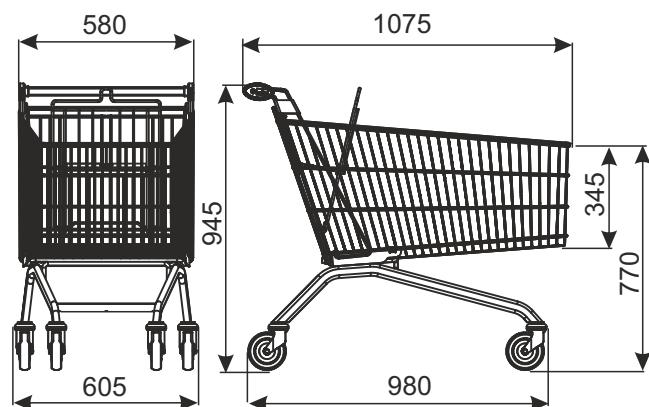

## SHOPPING TROLLEY AVANT 185N

TYPE	Avant 185N
BASKET CAPACITY	178 l
LOADING	178 kg
WHEEL DIAMETER	125 mm
FINISH	zinc plated + thermal setting lacquer
NESTING DISTANCE	245 mm

In the standard version shopping trolley has standard wheels. Optional accessories (inter alia wheels for travelator or with brake, coin lock, the logo and other accessories) require separate arrangements.  
Note: If you use wheels for travelator, maximum loading of the trolley is 130 kg.

PRODUCT NAME	FINISH	INDEX
Shopping trolley Avant 185N with toddler seat	zinc plated + lacquer	919-351-088