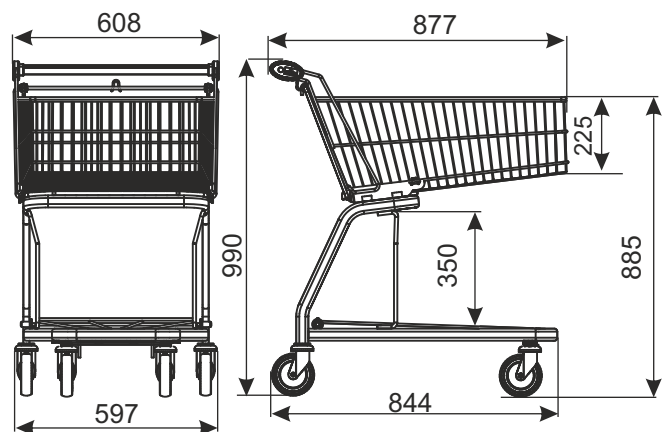

SHOPPING TROLLEY CLASSIC 100S

TYPE	Classic 100S
BASKET CAPACITY	100 l
LOADING OF BASKET	100 kg
TOTAL LOADING	130 kg
WHEEL DIAMETER	125 mm
FINISH	zinc plated + thermal setting lacquer
NESTING DISTANCE	220 mm

In the standard version shopping trolley has standard wheels. Optional accessories (inter alia coin lock, the logo and other accessories) require separate arrangements.

PRODUCT NAME	FINISH	INDEX
Shopping trolley Classic 100S	zinc plated + lacquer	