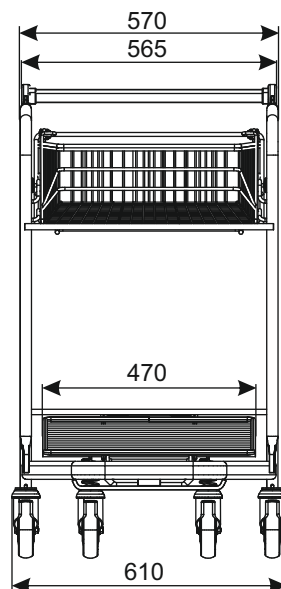

TRANSPORT TROLLEY VARIO WTP-3

TYPE	Vario WTP-3
BASKET CAPACITY	45 l
LOADING OF BASKET	45 kg
TOTAL LOADING	300 kg
WHEEL DIAMETER	125 mm
NESTING DISTANCE	285 mm

In the standard version shopping trolley has standard wheels. Optional accessories (inter alia wheels with brake, coin lock, logo and other accessories) require separate arrangements.

PRODUCT NAME	FINISH	INDEX
Transport trolley Vario WTP-3	zinc plated + lacquer	919-351-129

W3 TRANSPORT TROLLEYS