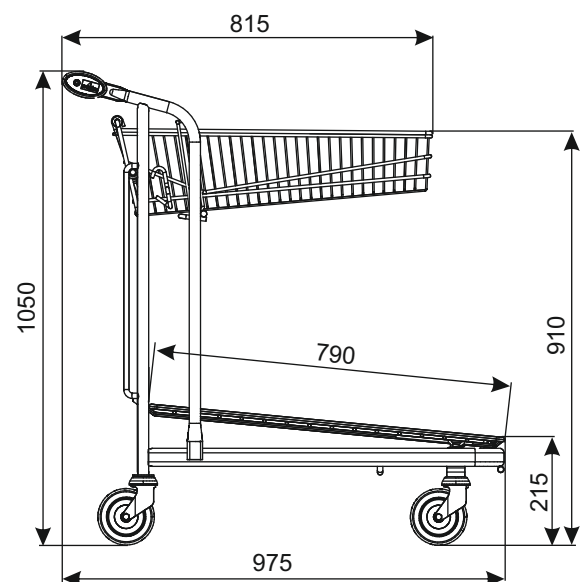

TRANSPORT TROLLEY VARIO WTP-3

TYPE	Vario WTP-3
BASKET CAPACITY	45 l
LOADING OF BASKET	45 kg
TOTAL LOADING	300 kg
WHEEL DIAMETER	125 mm
NESTING DISTANCE	285 mm

In the standard version shopping trolley has standard wheels. Optional accessories (inter alia wheels with brake, coin lock, logo and other accessories) require separate arrangements.

PRODUCT NAME	FINISH	INDEX
Transport trolley Vario WTP-3	zinc plated + lacquer	919-351-129

W3 TRANSPORT TROLLEYS